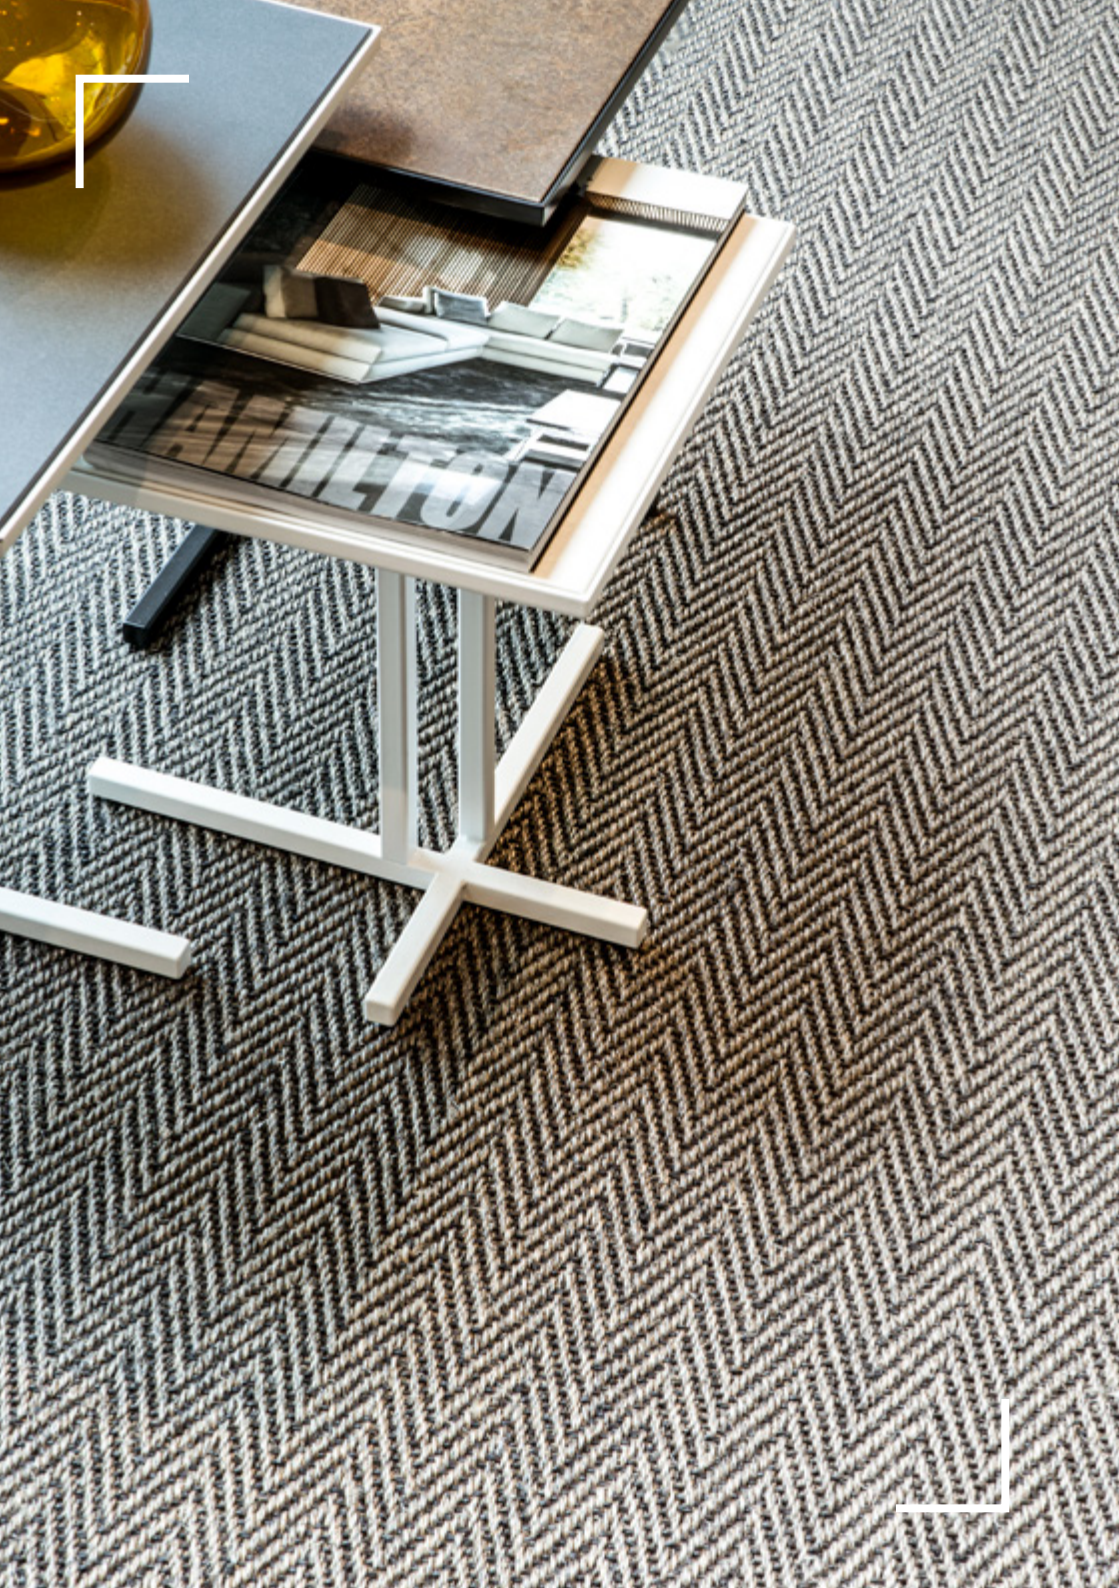

NEW STAIN RESISTANT TREATMENT

BELLEVUE

MADE IN BELGIUM

TASIBEL

NATURAL FIBRE FLOORING

BELLEVUE

100% NATURAL SISAL

Advantages

Ideal for high traffic areas.
Treatment with an innovative stain resistant & fire-retardant technology that works deep at fibre level.

Elegant herringbone construction in six earthy colours:

1411/21

4M

1413/21